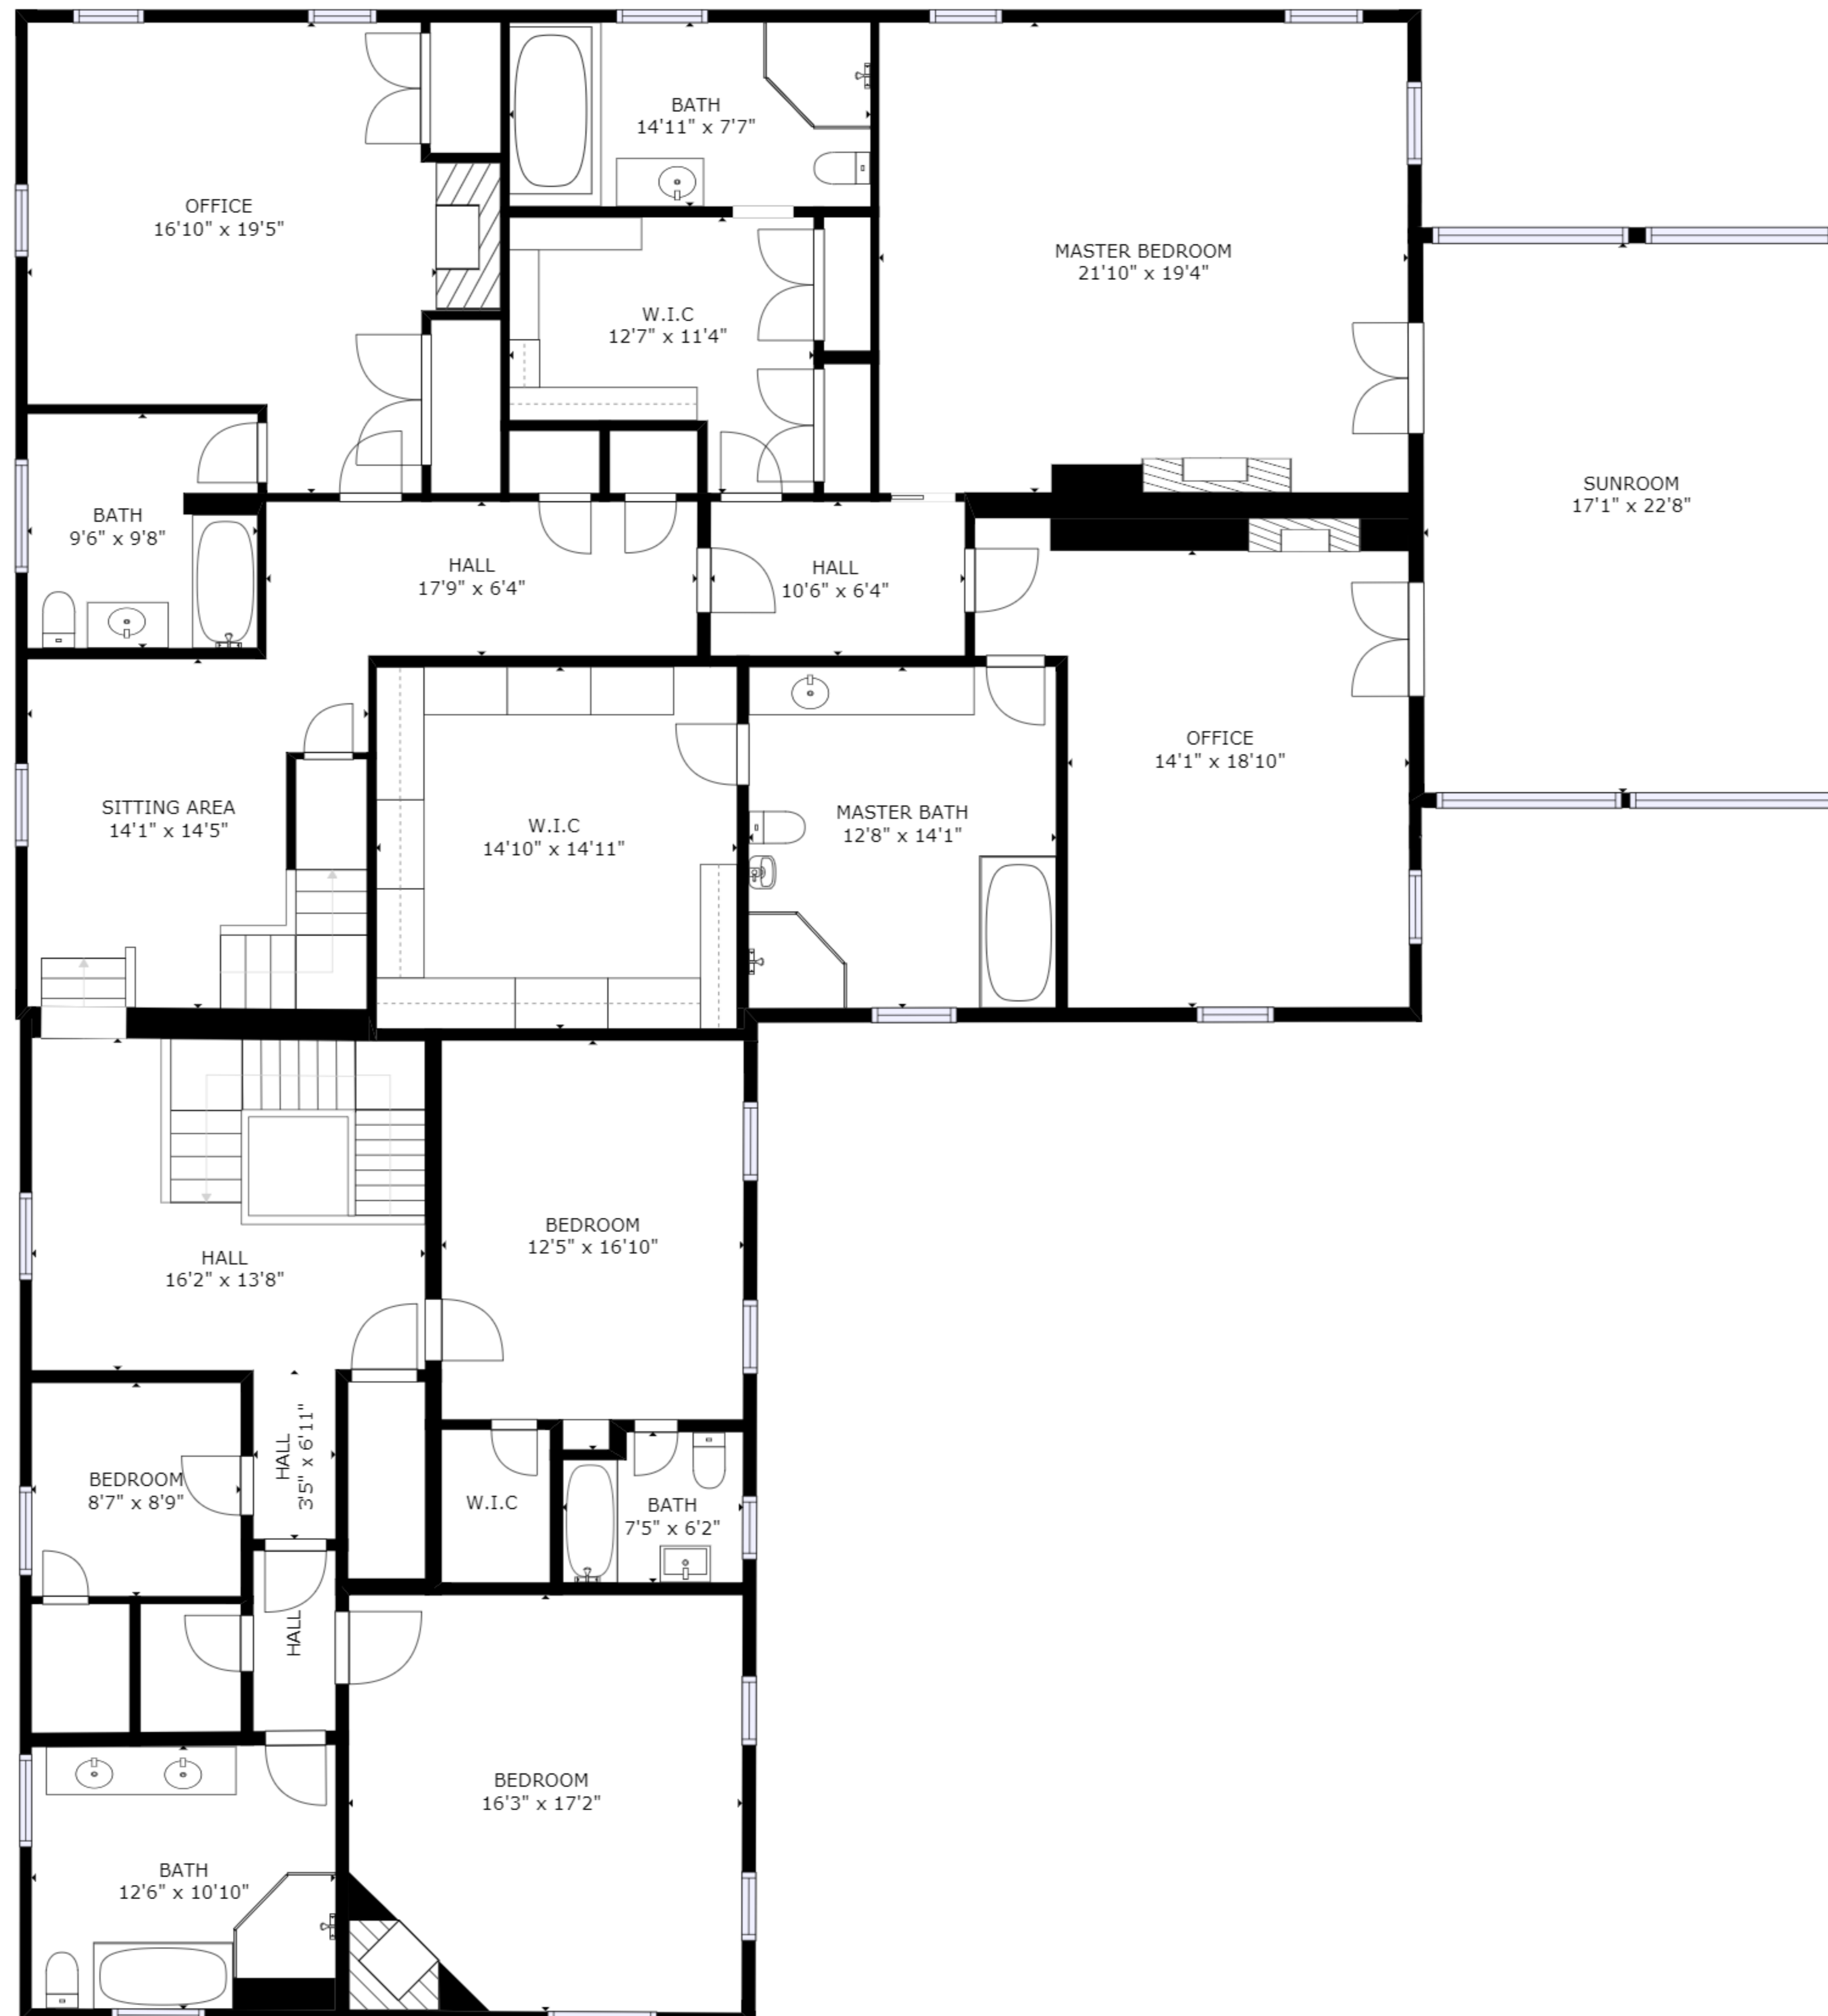

26992 PRESQUILE ROAD
EASTON, MARYLAND 21601

SIZES AND DIMENSIONS ARE APPROXIMATE, ACTUAL MAY VARY.

FLOOR 1

26992 PRESQUILE ROAD
EASTON, MARYLAND 21601

FLOOR 2

SIZES AND DIMENSIONS ARE APPROXIMATE, ACTUAL MAY VARY.

26992 PRESQUILE ROAD
EASTON, MARYLAND 21601

FLOOR 3

SIZES AND DIMENSIONS ARE APPROXIMATE, ACTUAL MAY VARY.

26992 PRESQUILE ROAD
EASTON, MARYLAND 21601

BASEMENT

SIZES AND DIMENSIONS ARE APPROXIMATE, ACTUAL MAY VARY.