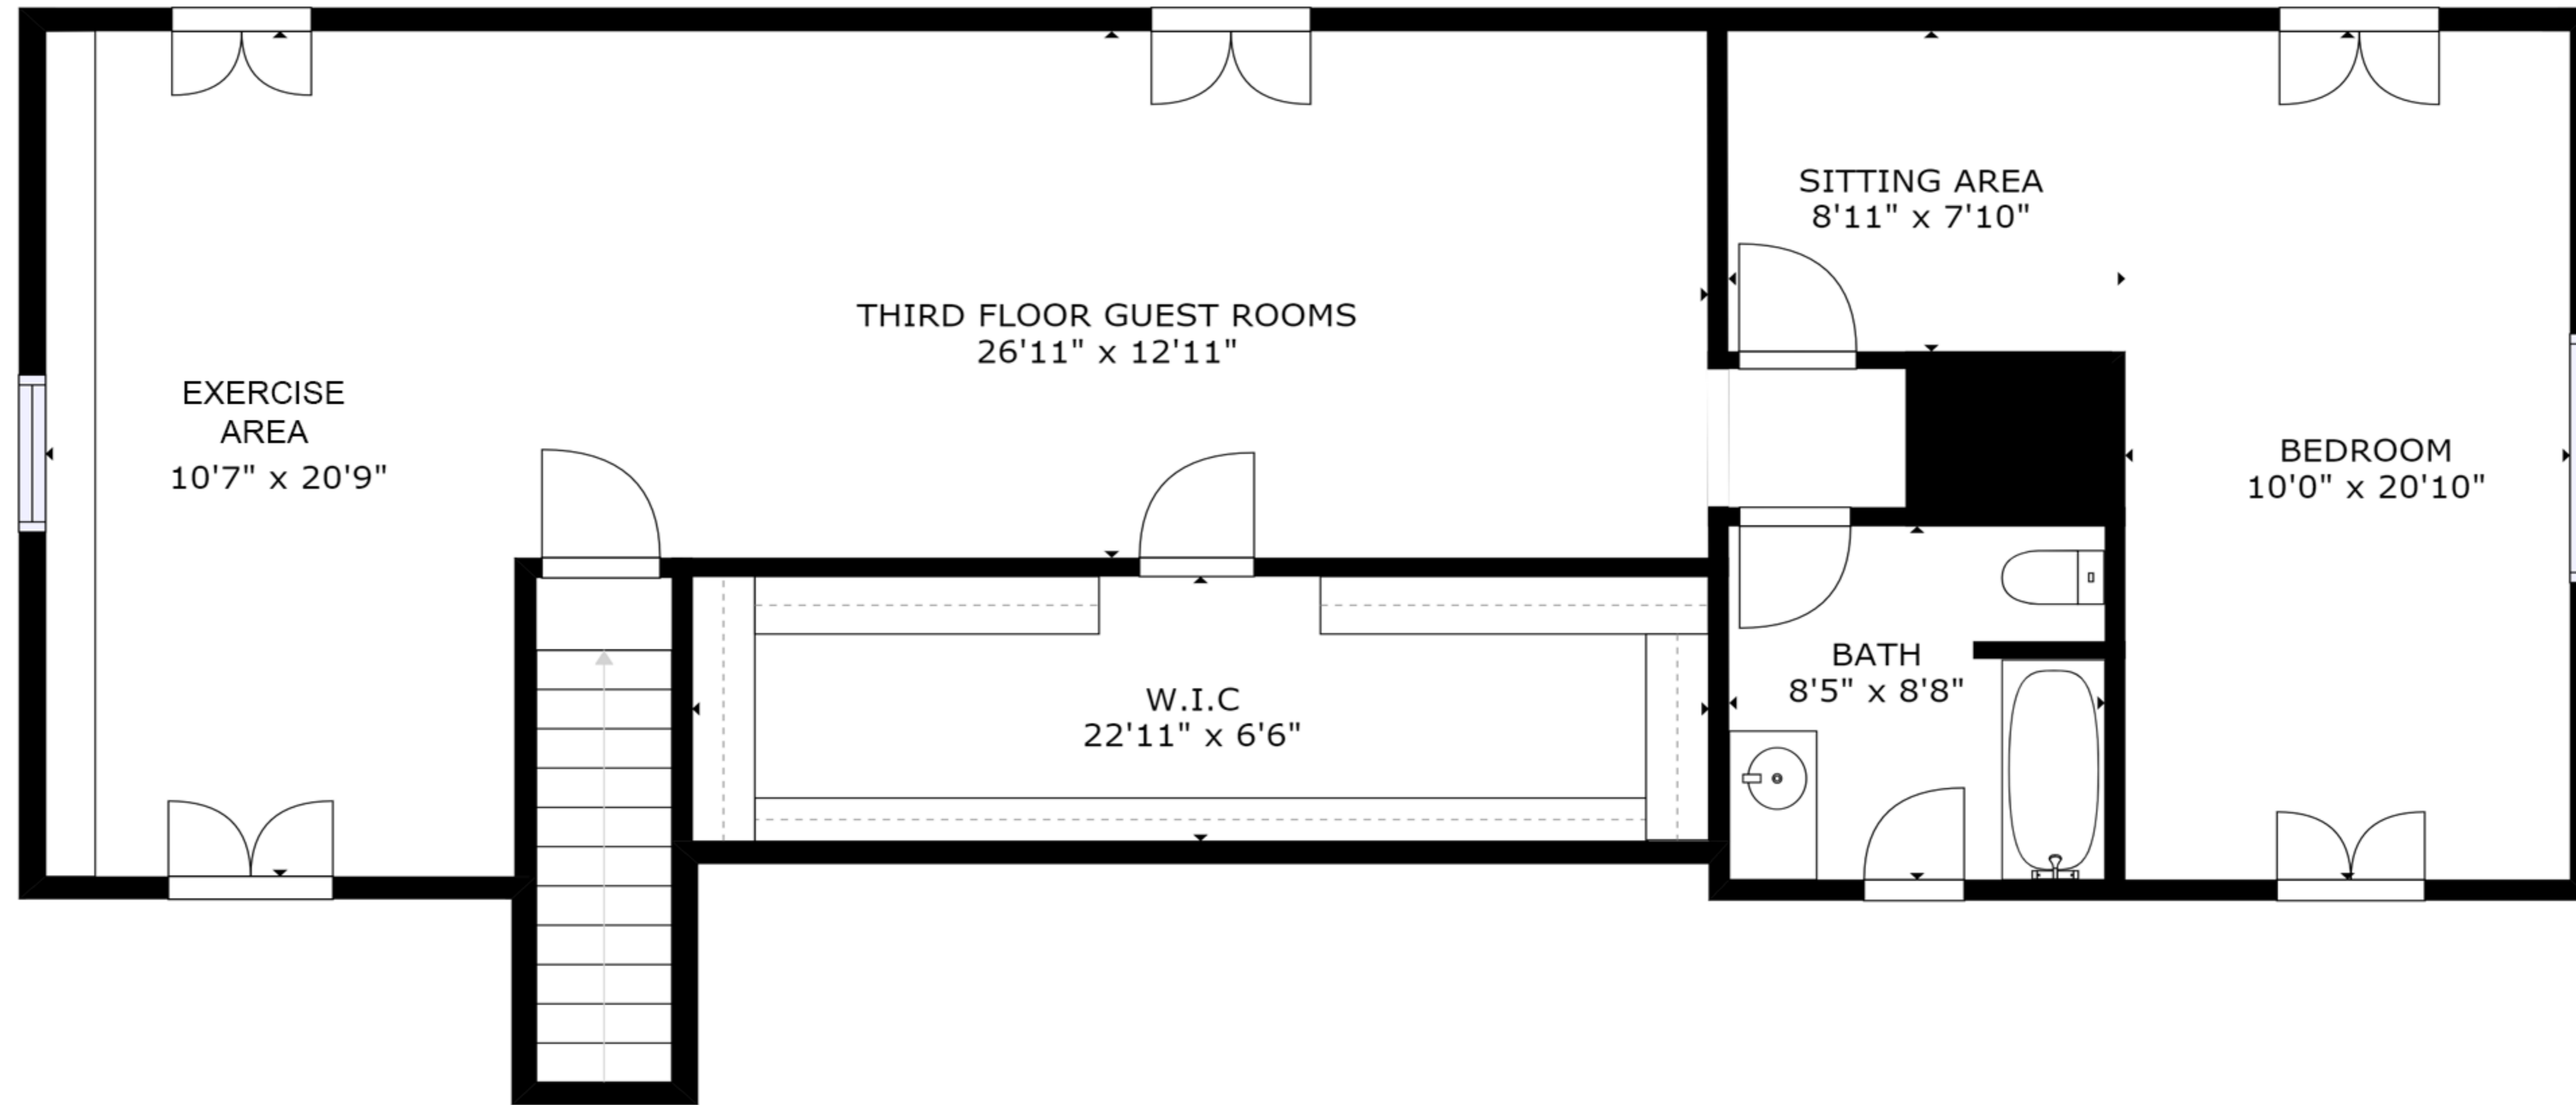

26992 PRESQUILE ROAD
EASTON, MARYLAND 21601

SIZES AND DIMENSIONS ARE APPROXIMATE, ACTUAL MAY VARY.

FLOOR 1

26992 PRESQUILE ROAD
EASTON, MARYLAND 21601

FLOOR 2

SIZES AND DIMENSIONS ARE APPROXIMATE, ACTUAL MAY VARY.

26992 PRESQUILE ROAD
EASTON, MARYLAND 21601

FLOOR 3

SIZES AND DIMENSIONS ARE APPROXIMATE, ACTUAL MAY VARY.

26992 PRESQUILE ROAD
EASTON, MARYLAND 21601

BASEMENT

SIZES AND DIMENSIONS ARE APPROXIMATE, ACTUAL MAY VARY.