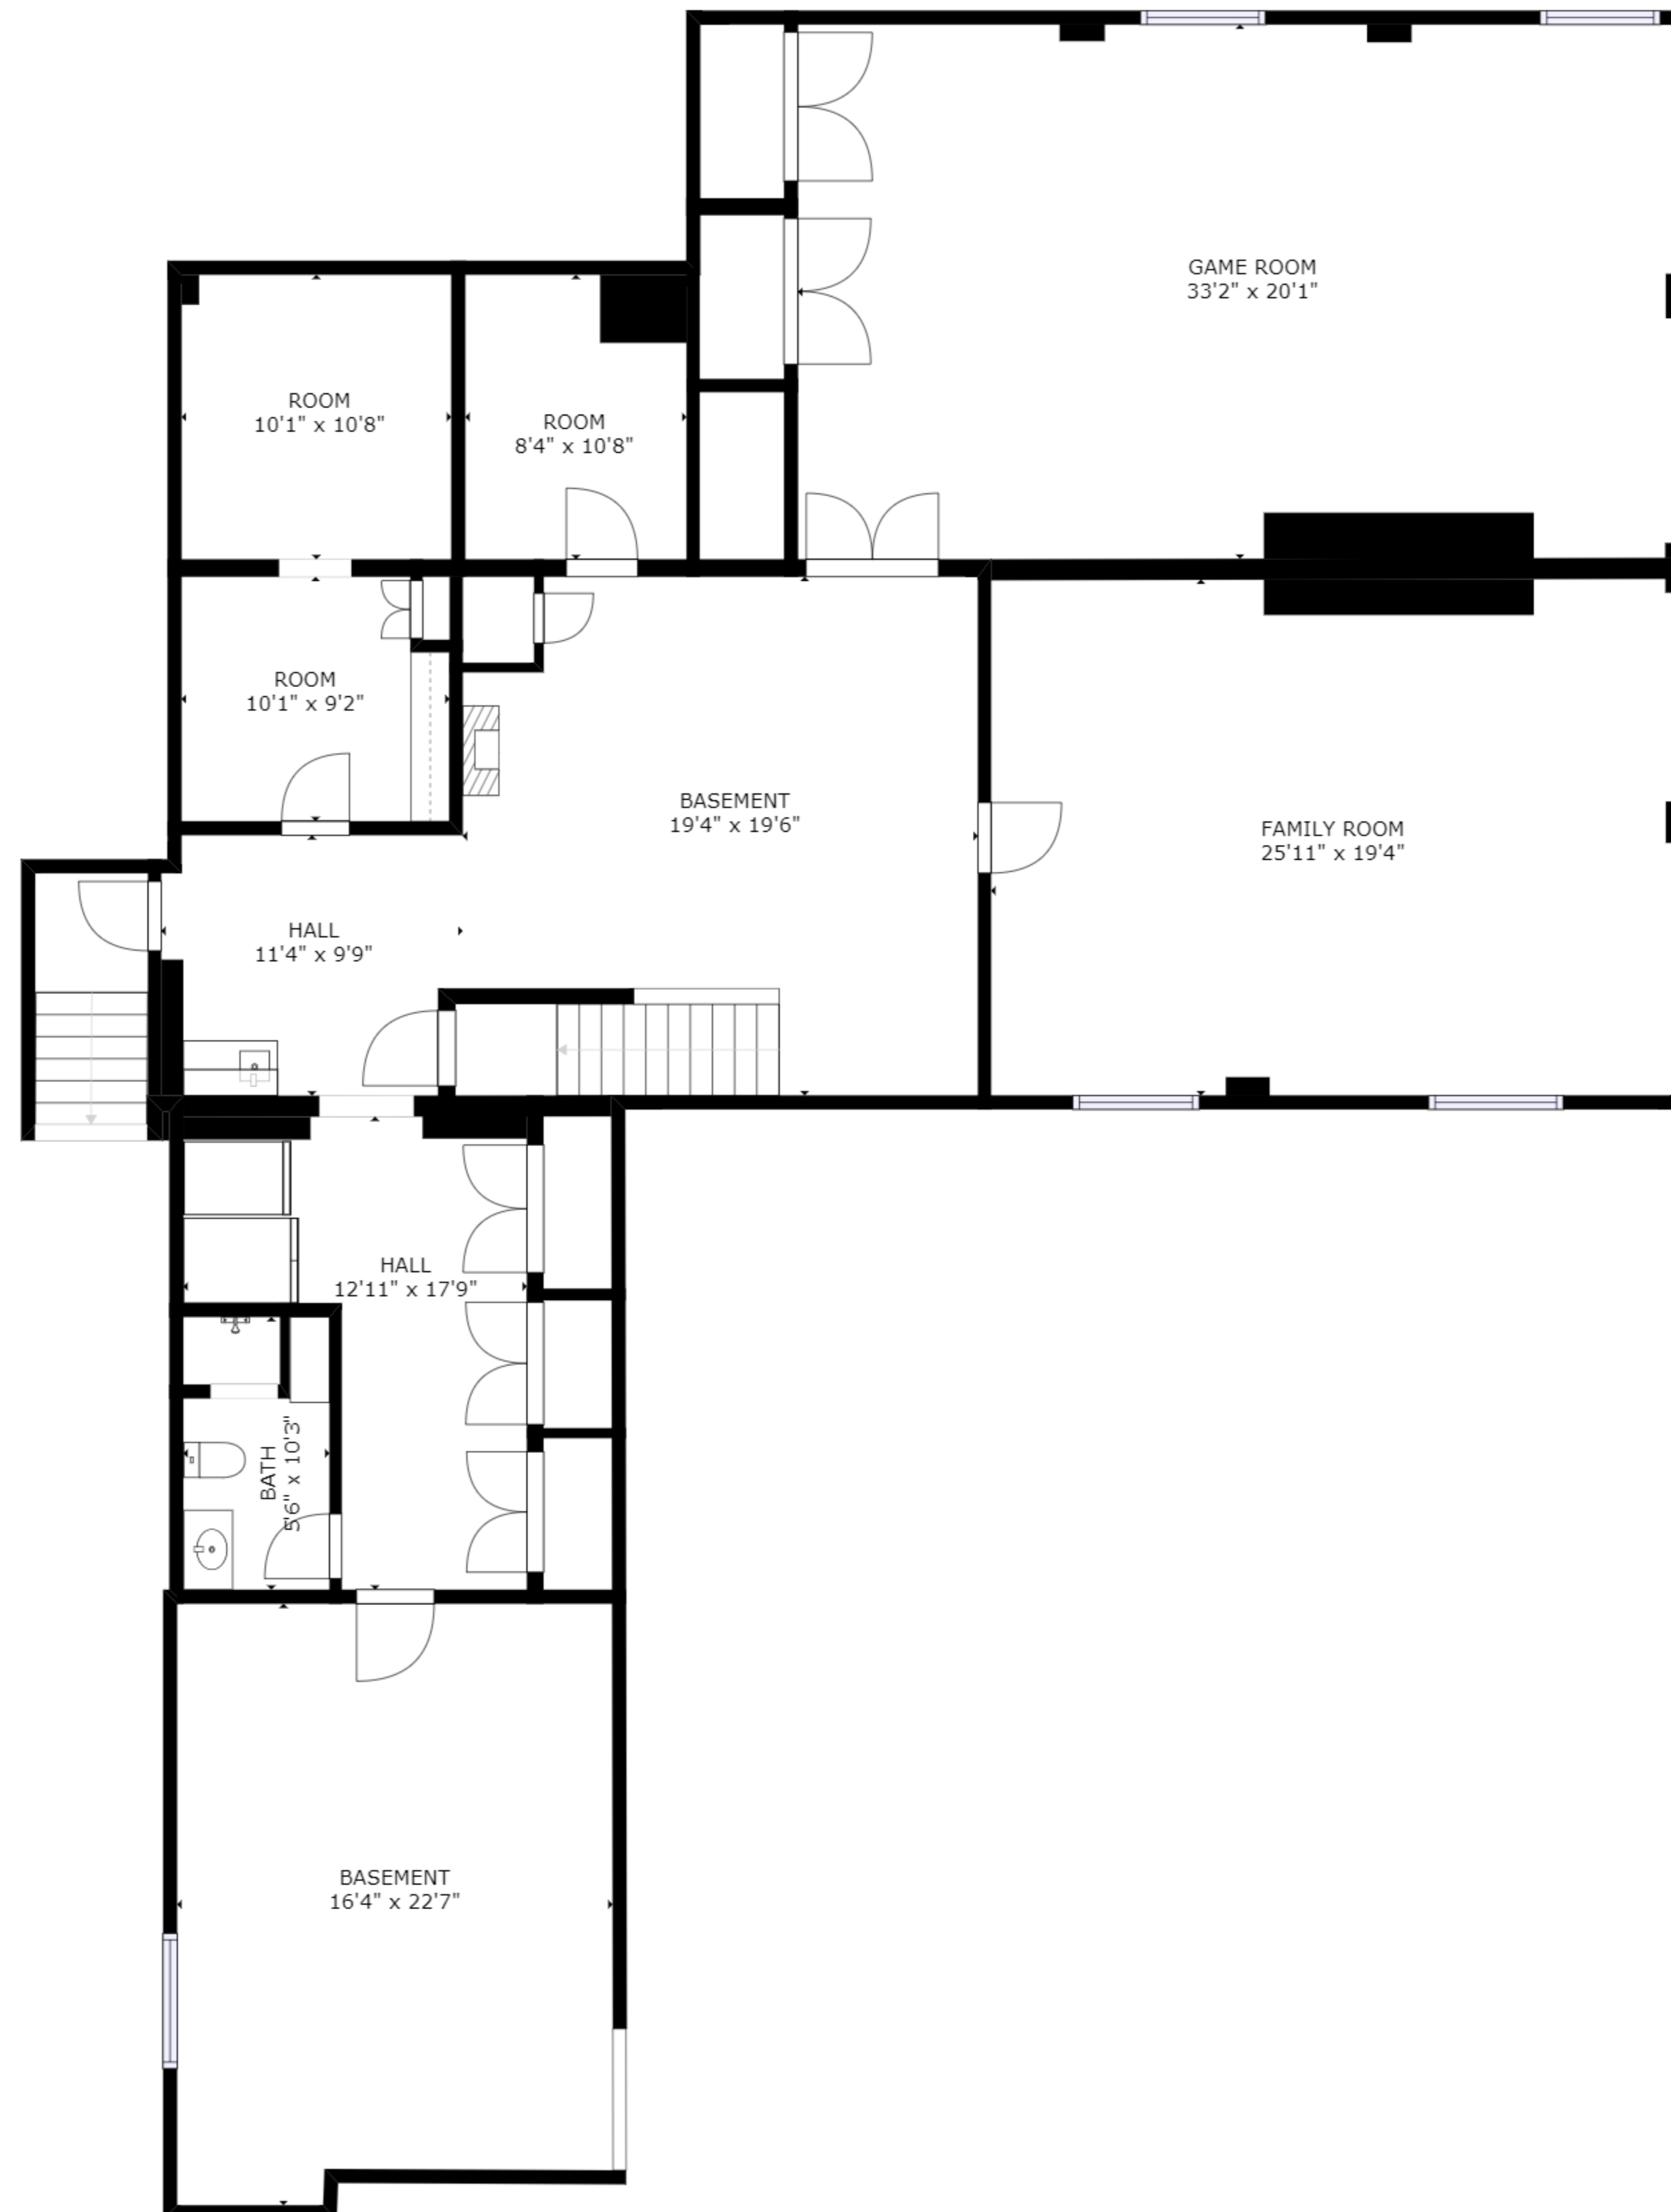

26992 PRESQUILE ROAD
EASTON, MARYLAND 21601

SIZES AND DIMENSIONS ARE APPROXIMATE, ACTUAL MAY VARY.

FLOOR 1

26992 PRESQUILE ROAD
EASTON, MARYLAND 21601

FLOOR 2

SIZES AND DIMENSIONS ARE APPROXIMATE, ACTUAL MAY VARY.

26992 PRESQUILE ROAD
EASTON, MARYLAND 21601

FLOOR 3

SIZES AND DIMENSIONS ARE APPROXIMATE, ACTUAL MAY VARY.

26992 PRESQUILE ROAD
EASTON, MARYLAND 21601

BASEMENT

SIZES AND DIMENSIONS ARE APPROXIMATE, ACTUAL MAY VARY.