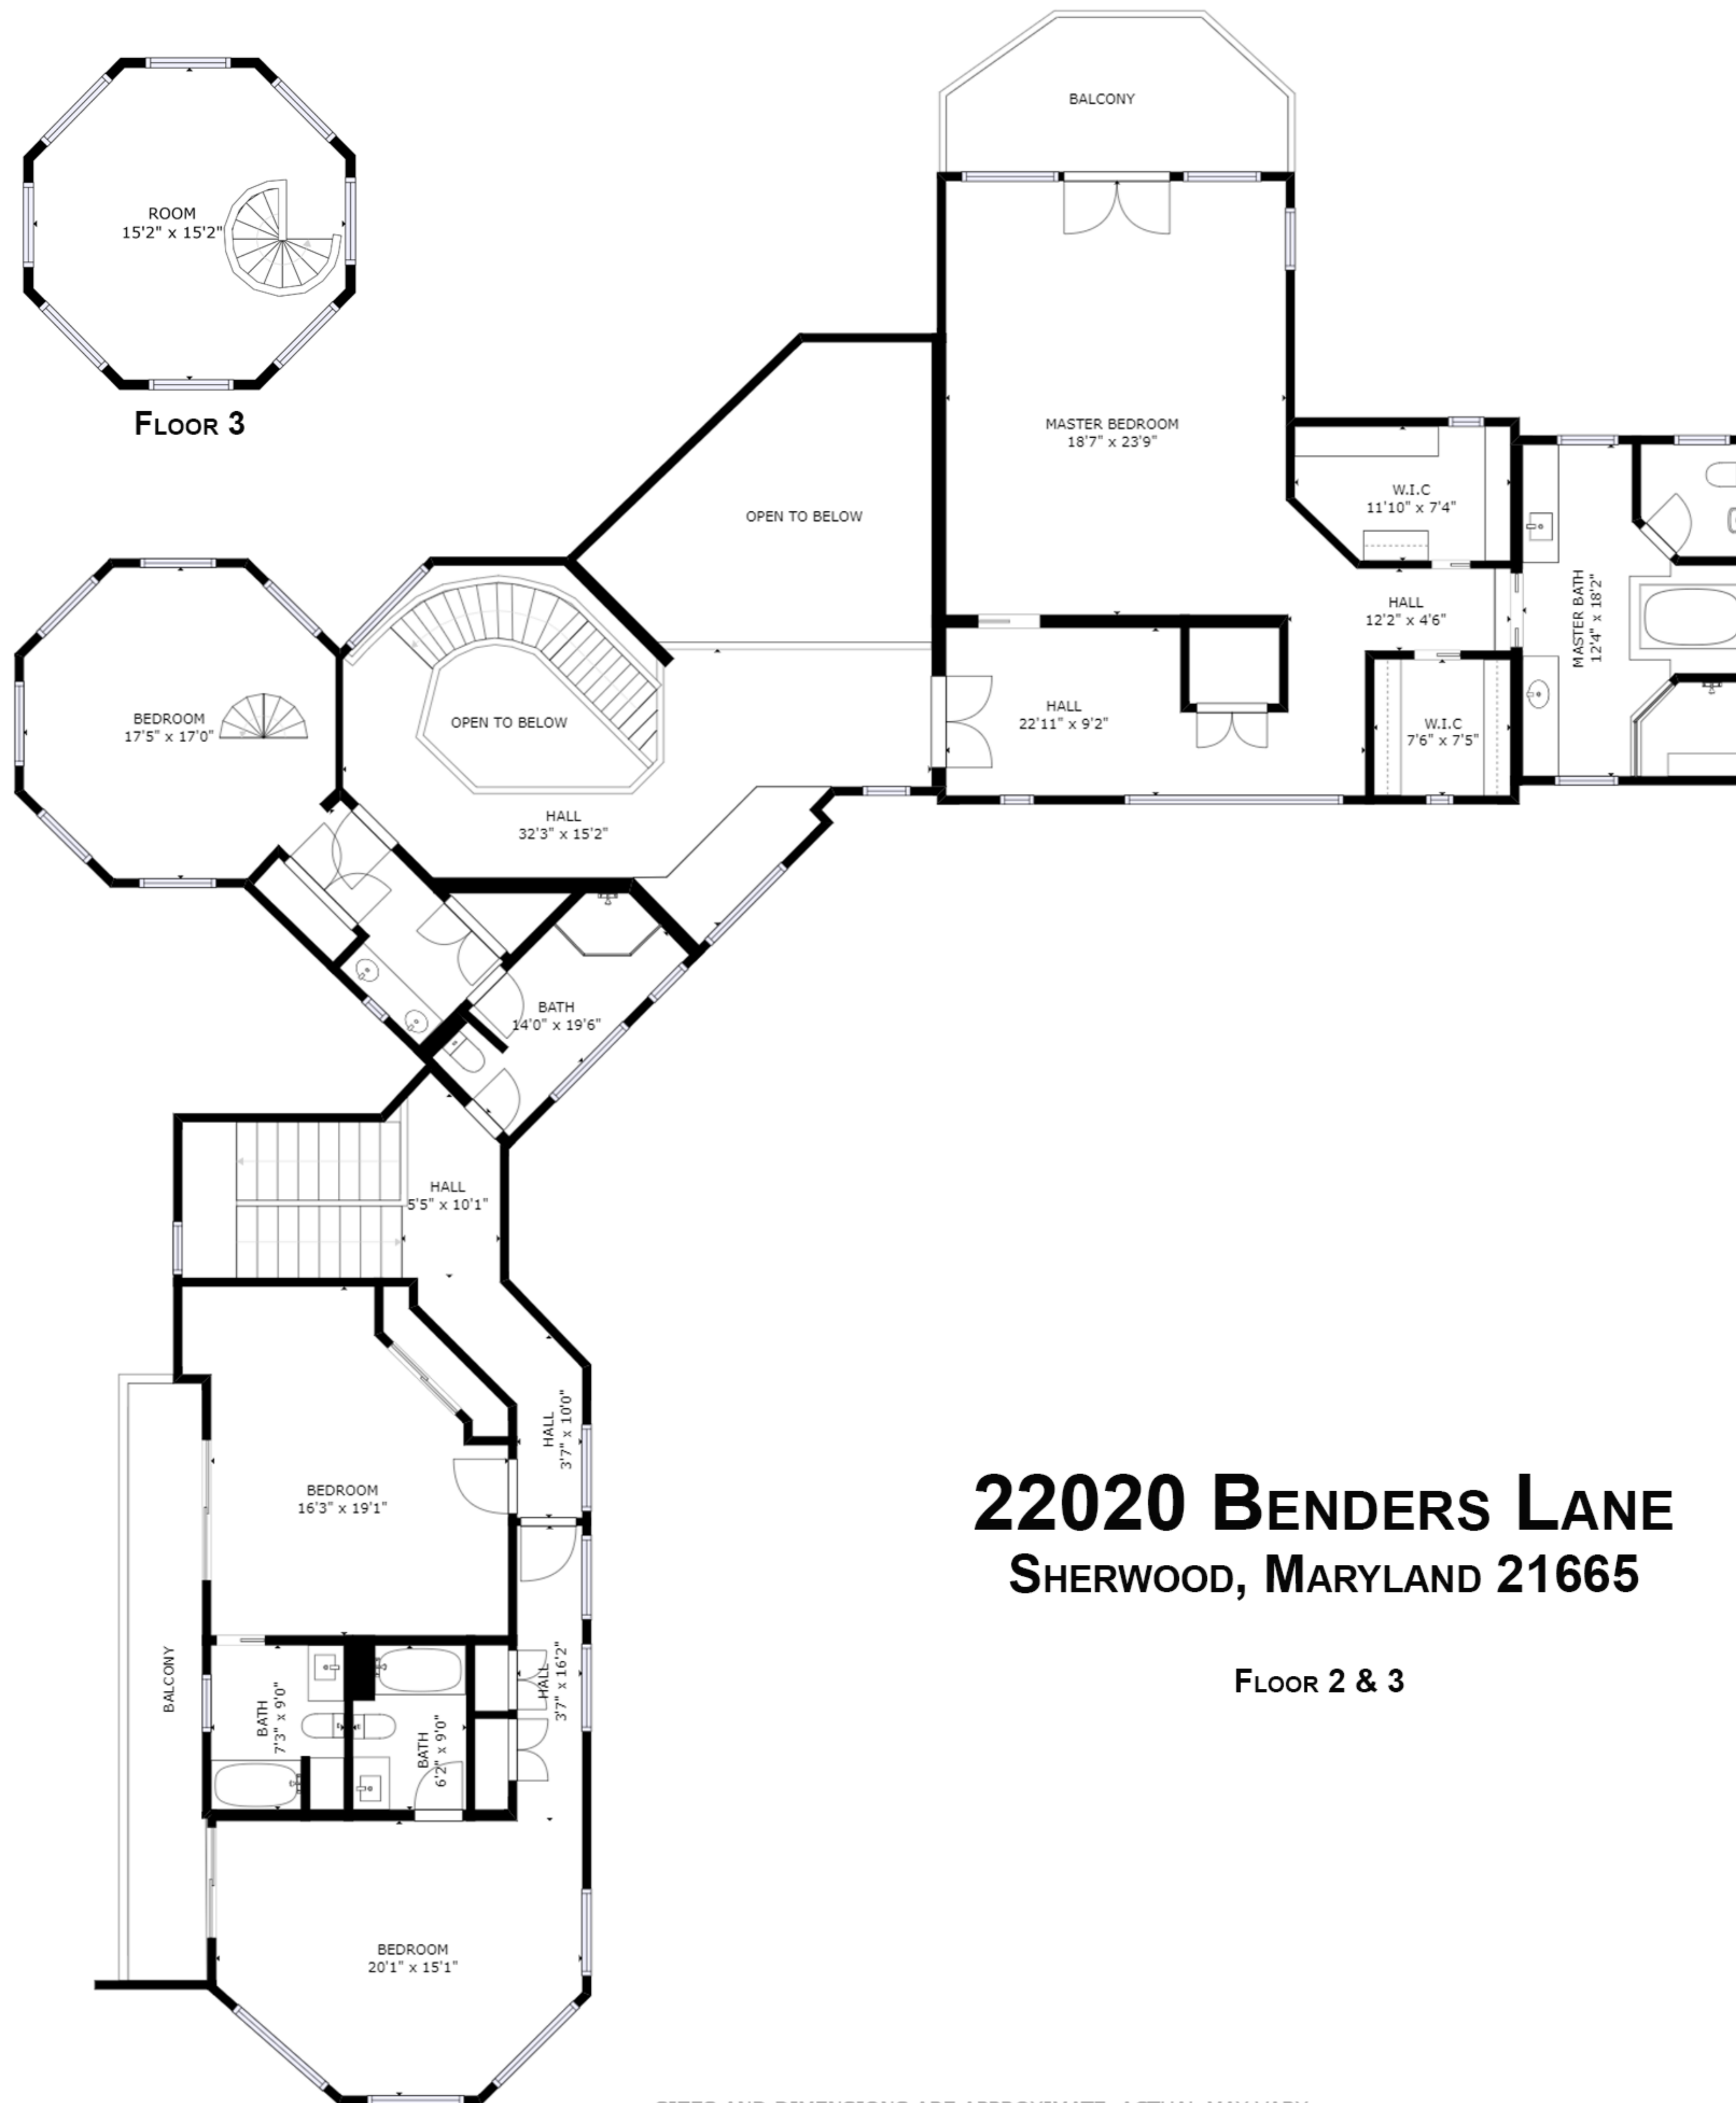

22020 BENDERS LANE
SHERWOOD, MARYLAND 21665

FLOOR 1

22020 BENDERS LANE
SHERWOOD, MARYLAND 21665

FLOOR 2 & 3

SIZES AND DIMENSIONS ARE APPROXIMATE, ACTUAL MAY VARY.

22020 BENDERS LANE
SHERWOOD, MARYLAND 21665

BASEMENT