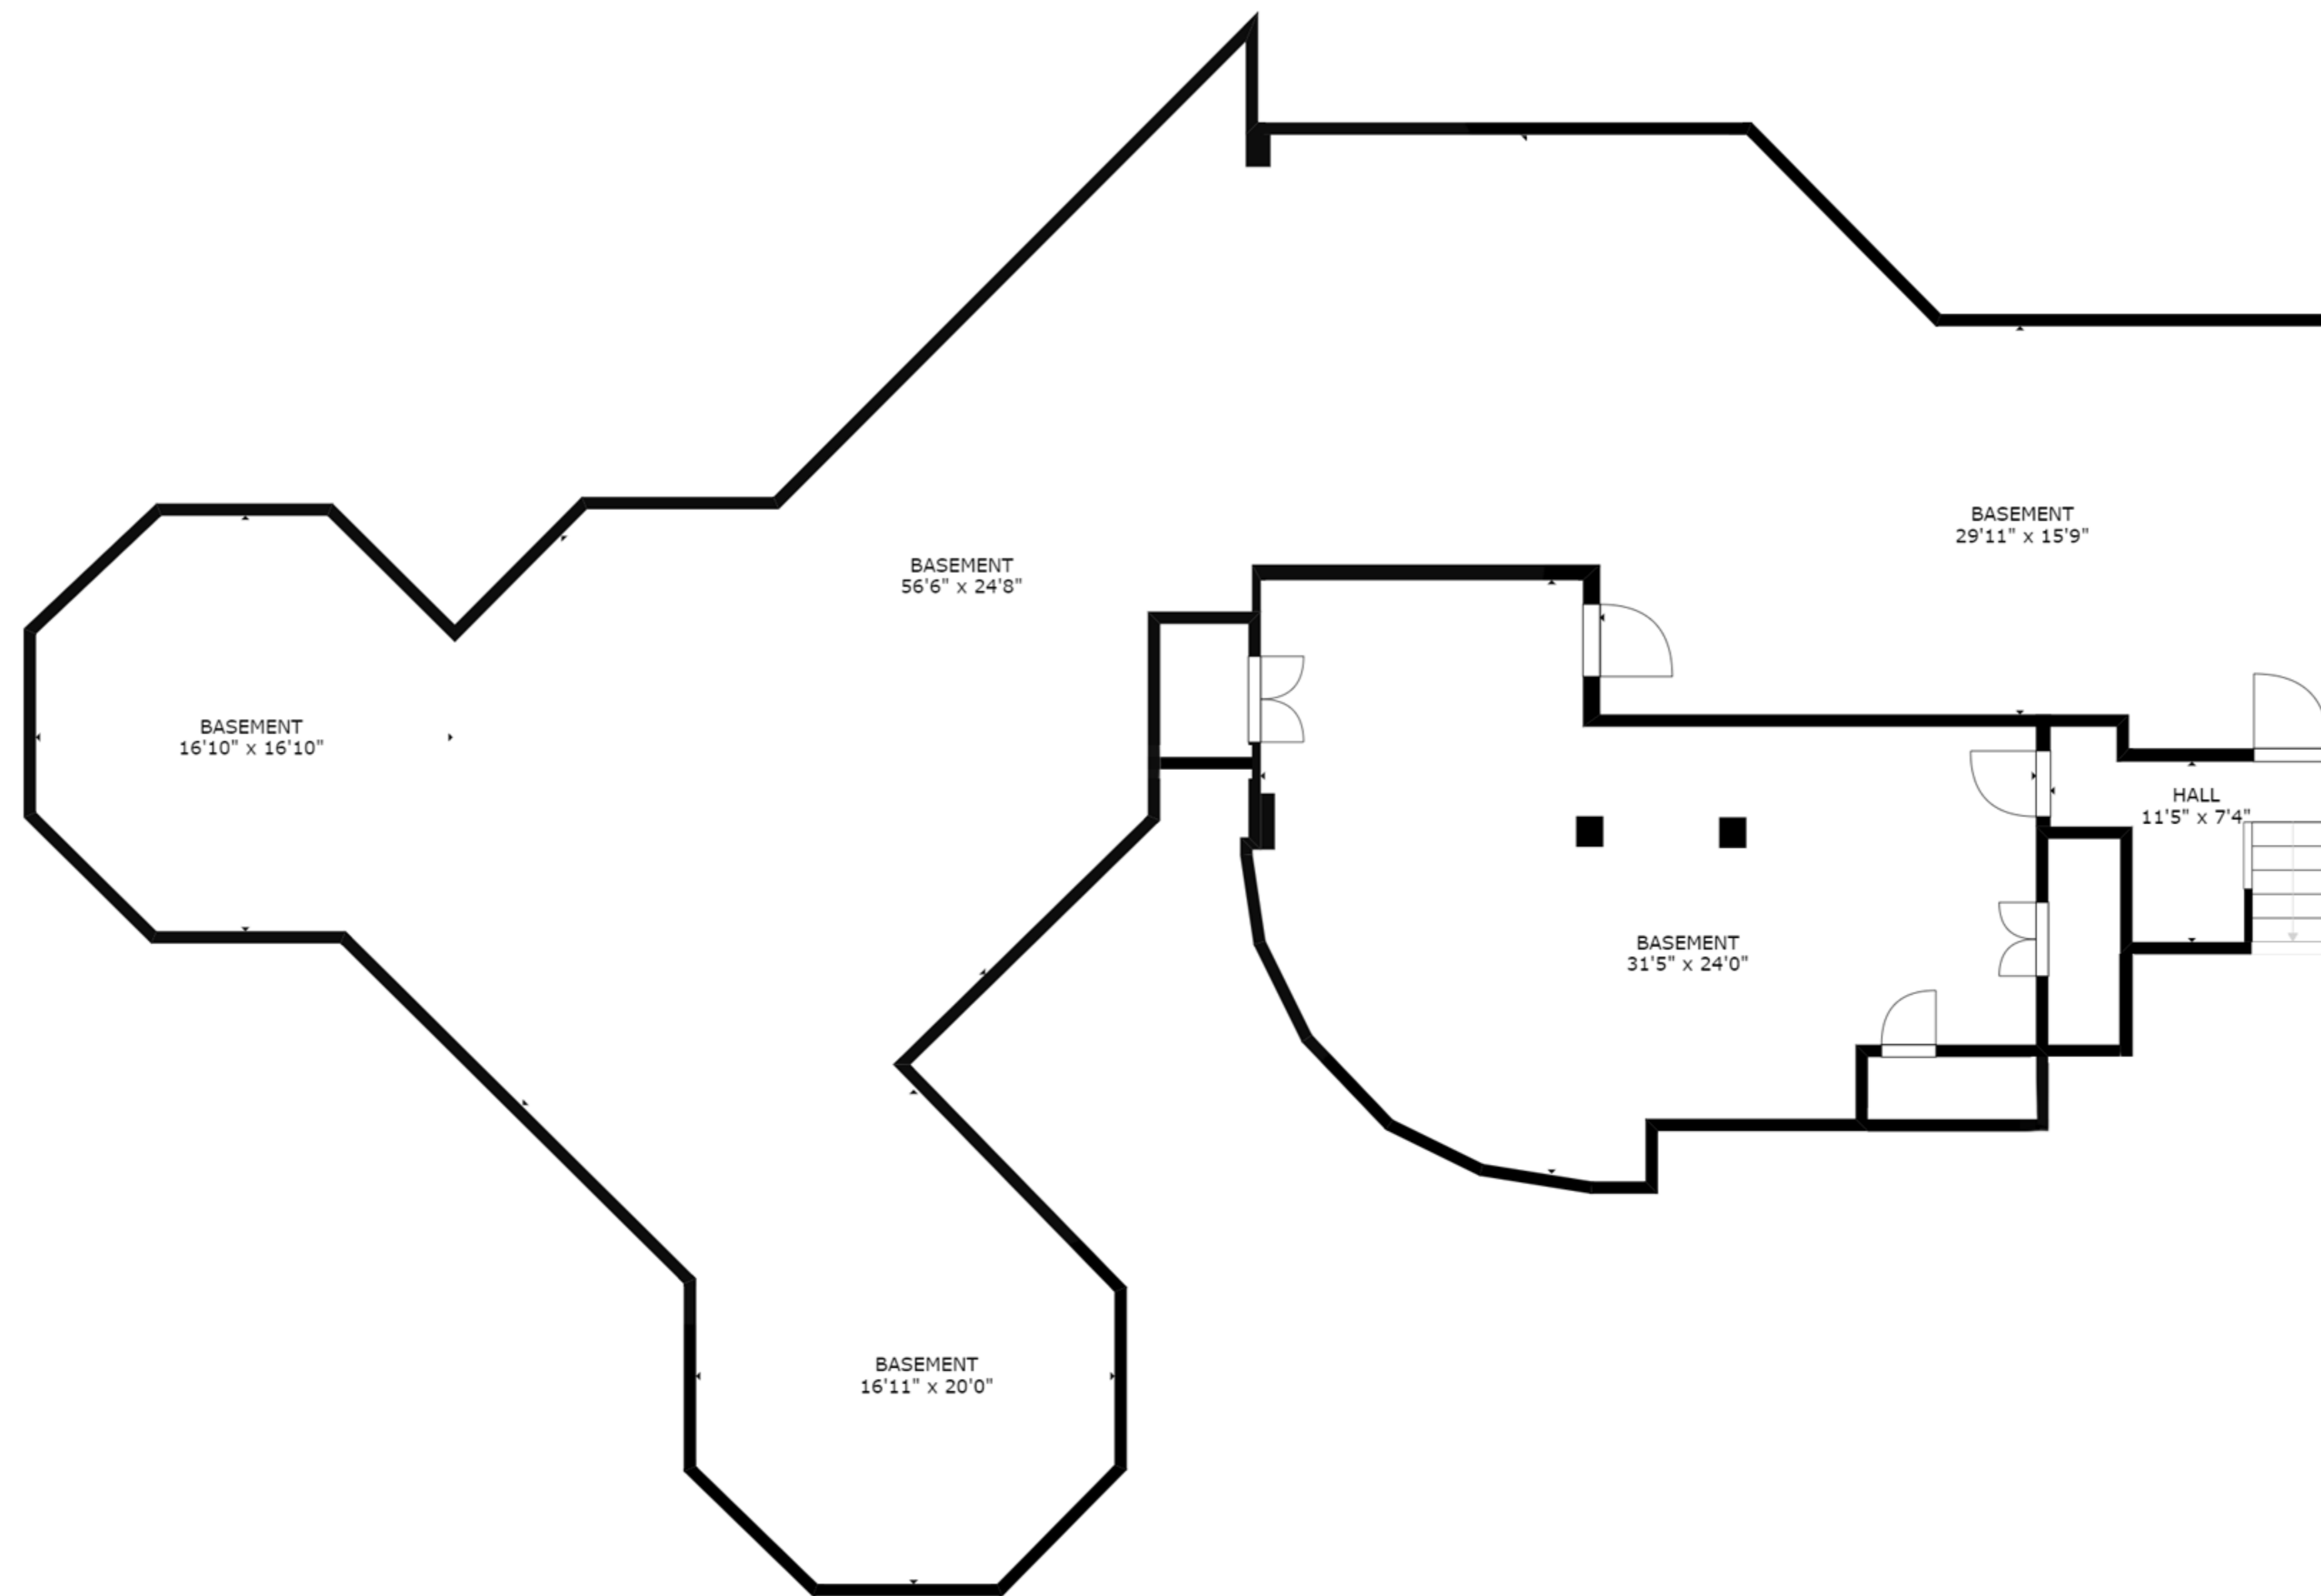

22020 BENDERS LANE
SHERWOOD, MARYLAND 21665

FLOOR 1

22020 BENDERS LANE
SHERWOOD, MARYLAND 21665

FLOOR 2 & 3

SIZES AND DIMENSIONS ARE APPROXIMATE, ACTUAL MAY VARY.

22020 BENDERS LANE
SHERWOOD, MARYLAND 21665

BASEMENT