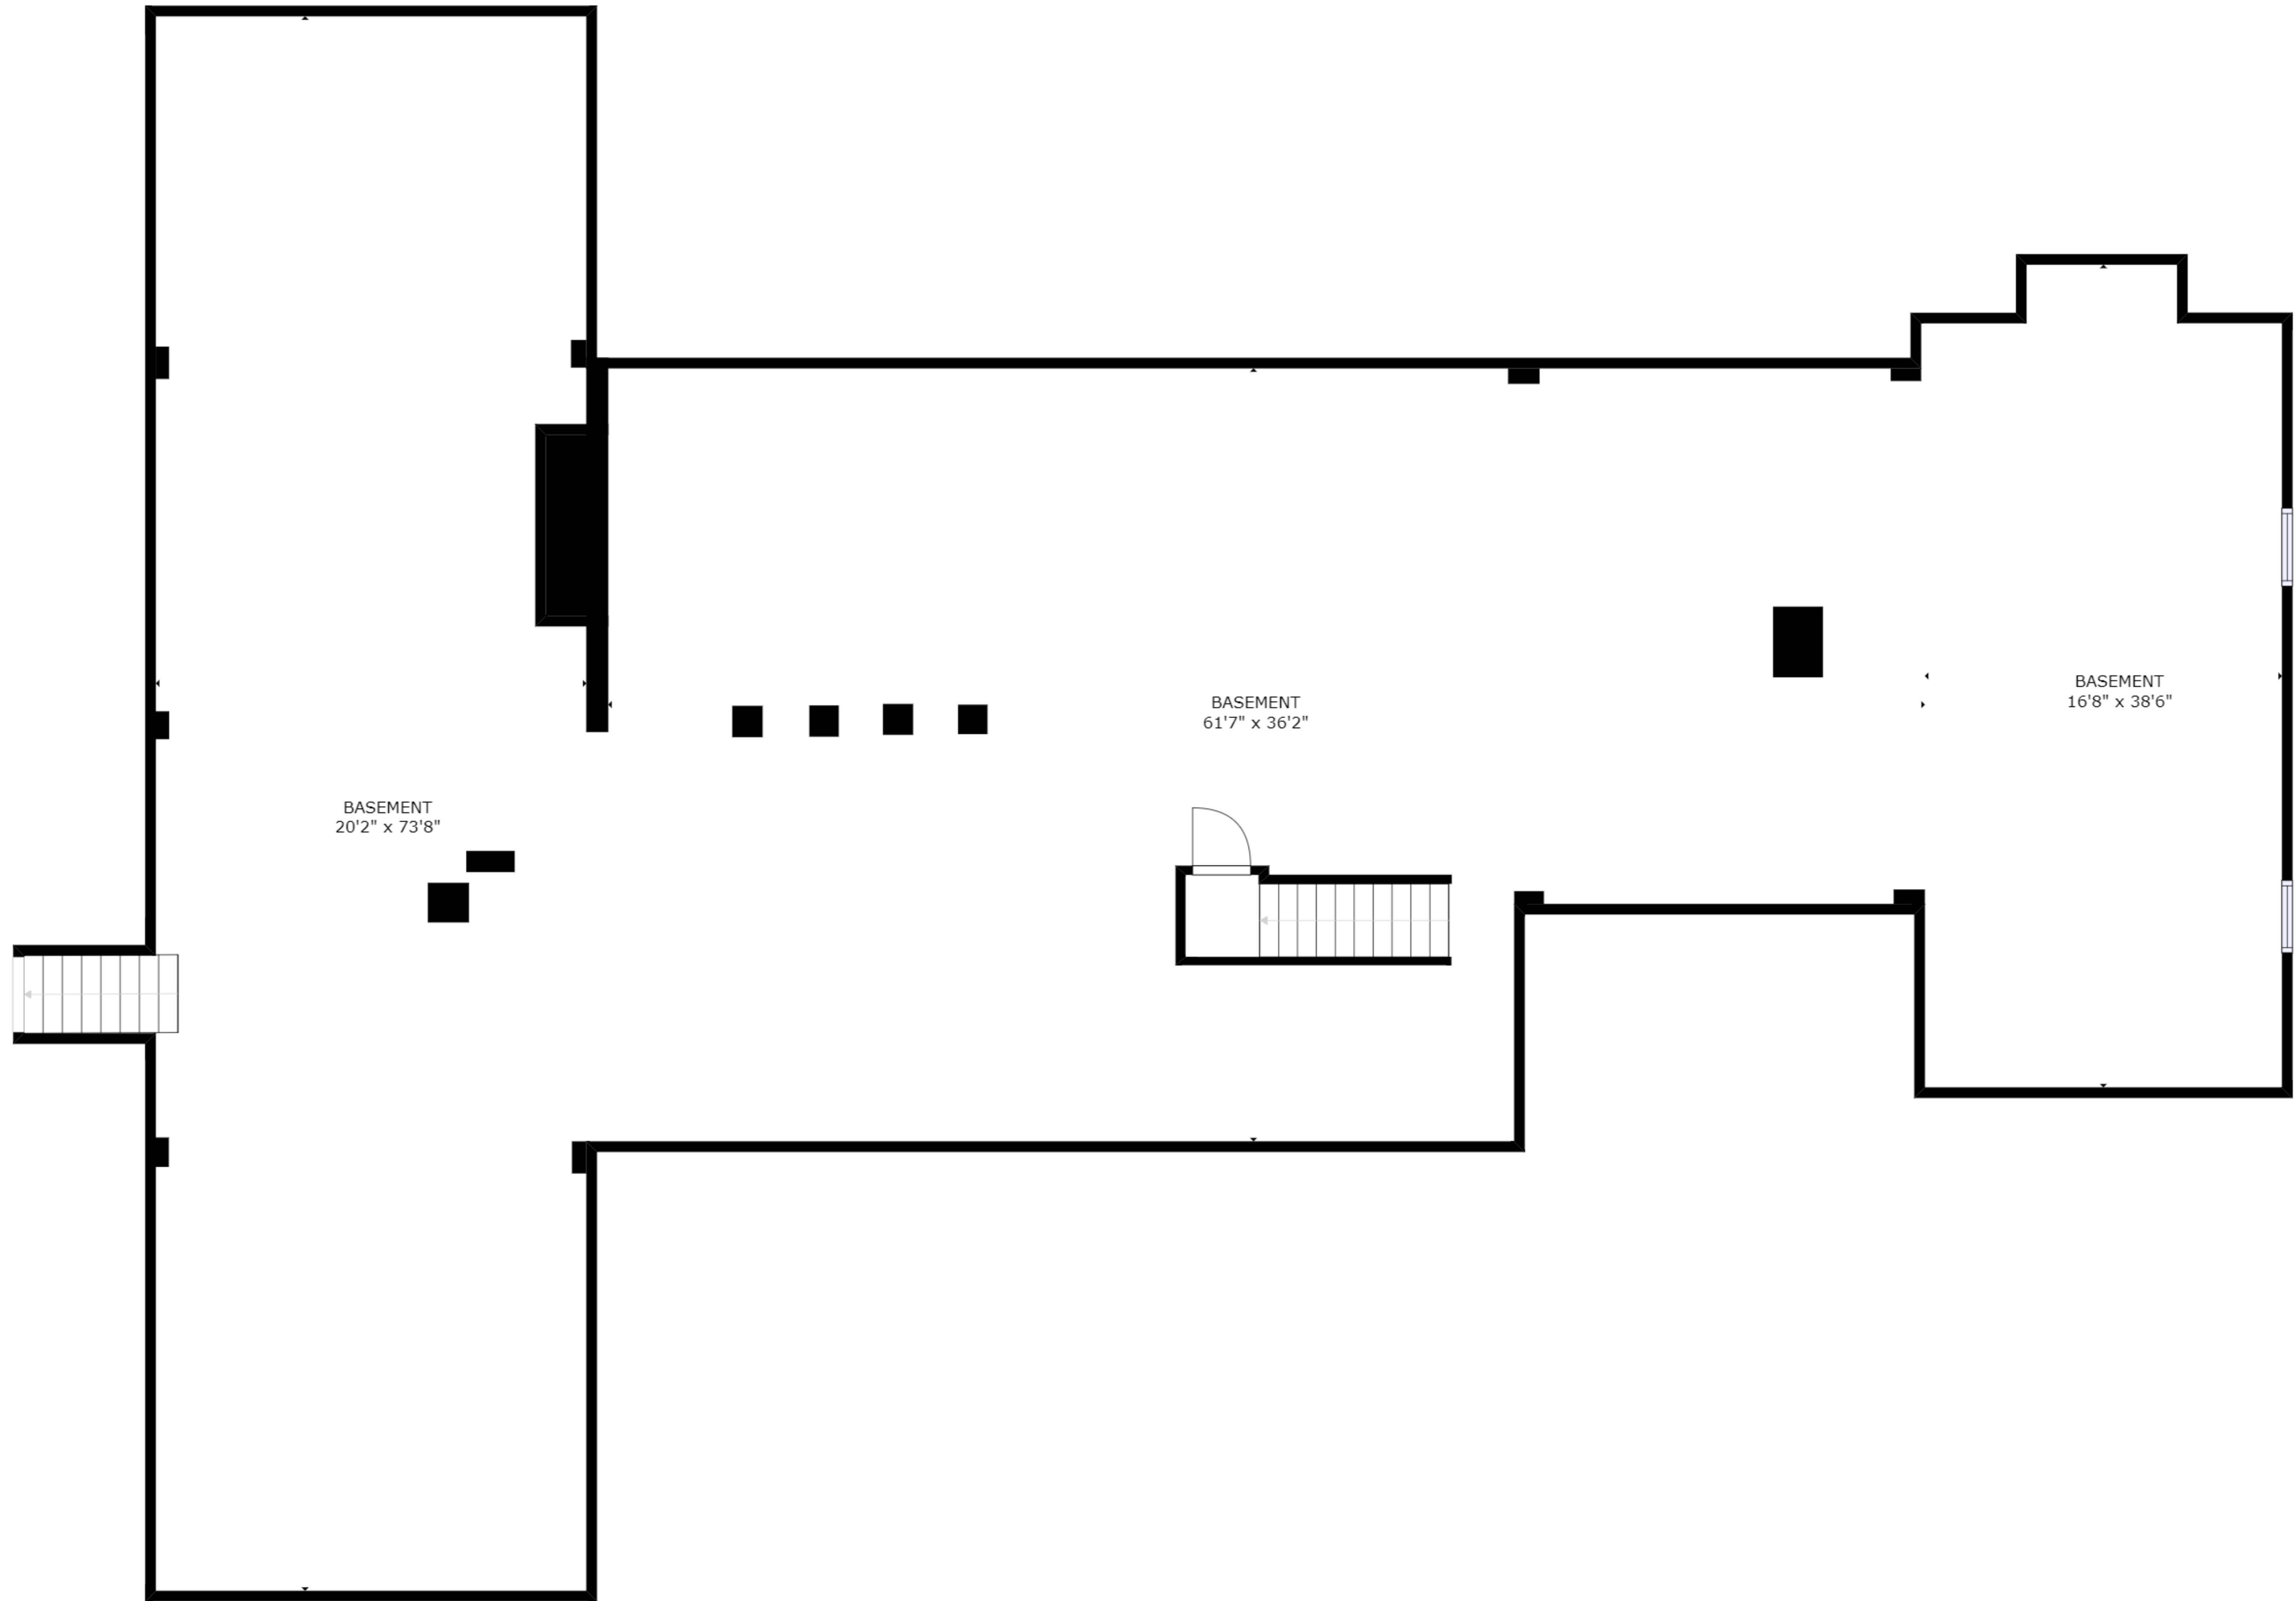

88 WELDERS LANE
 WARWICK, MARYLAND 21912

FLOOR 1

SIZES AND DIMENSIONS ARE APPROXIMATE, ACTUAL MAY VARY.

88 WELDERS LANE
WARWICK, MARYLAND 21912

FLOOR 2

SIZES AND DIMENSIONS ARE APPROXIMATE, ACTUAL MAY VARY.

88 WELDERS LANE
WARWICK, MARYLAND 21912

BASEMENT

SIZES AND DIMENSIONS ARE APPROXIMATE, ACTUAL MAY VARY.