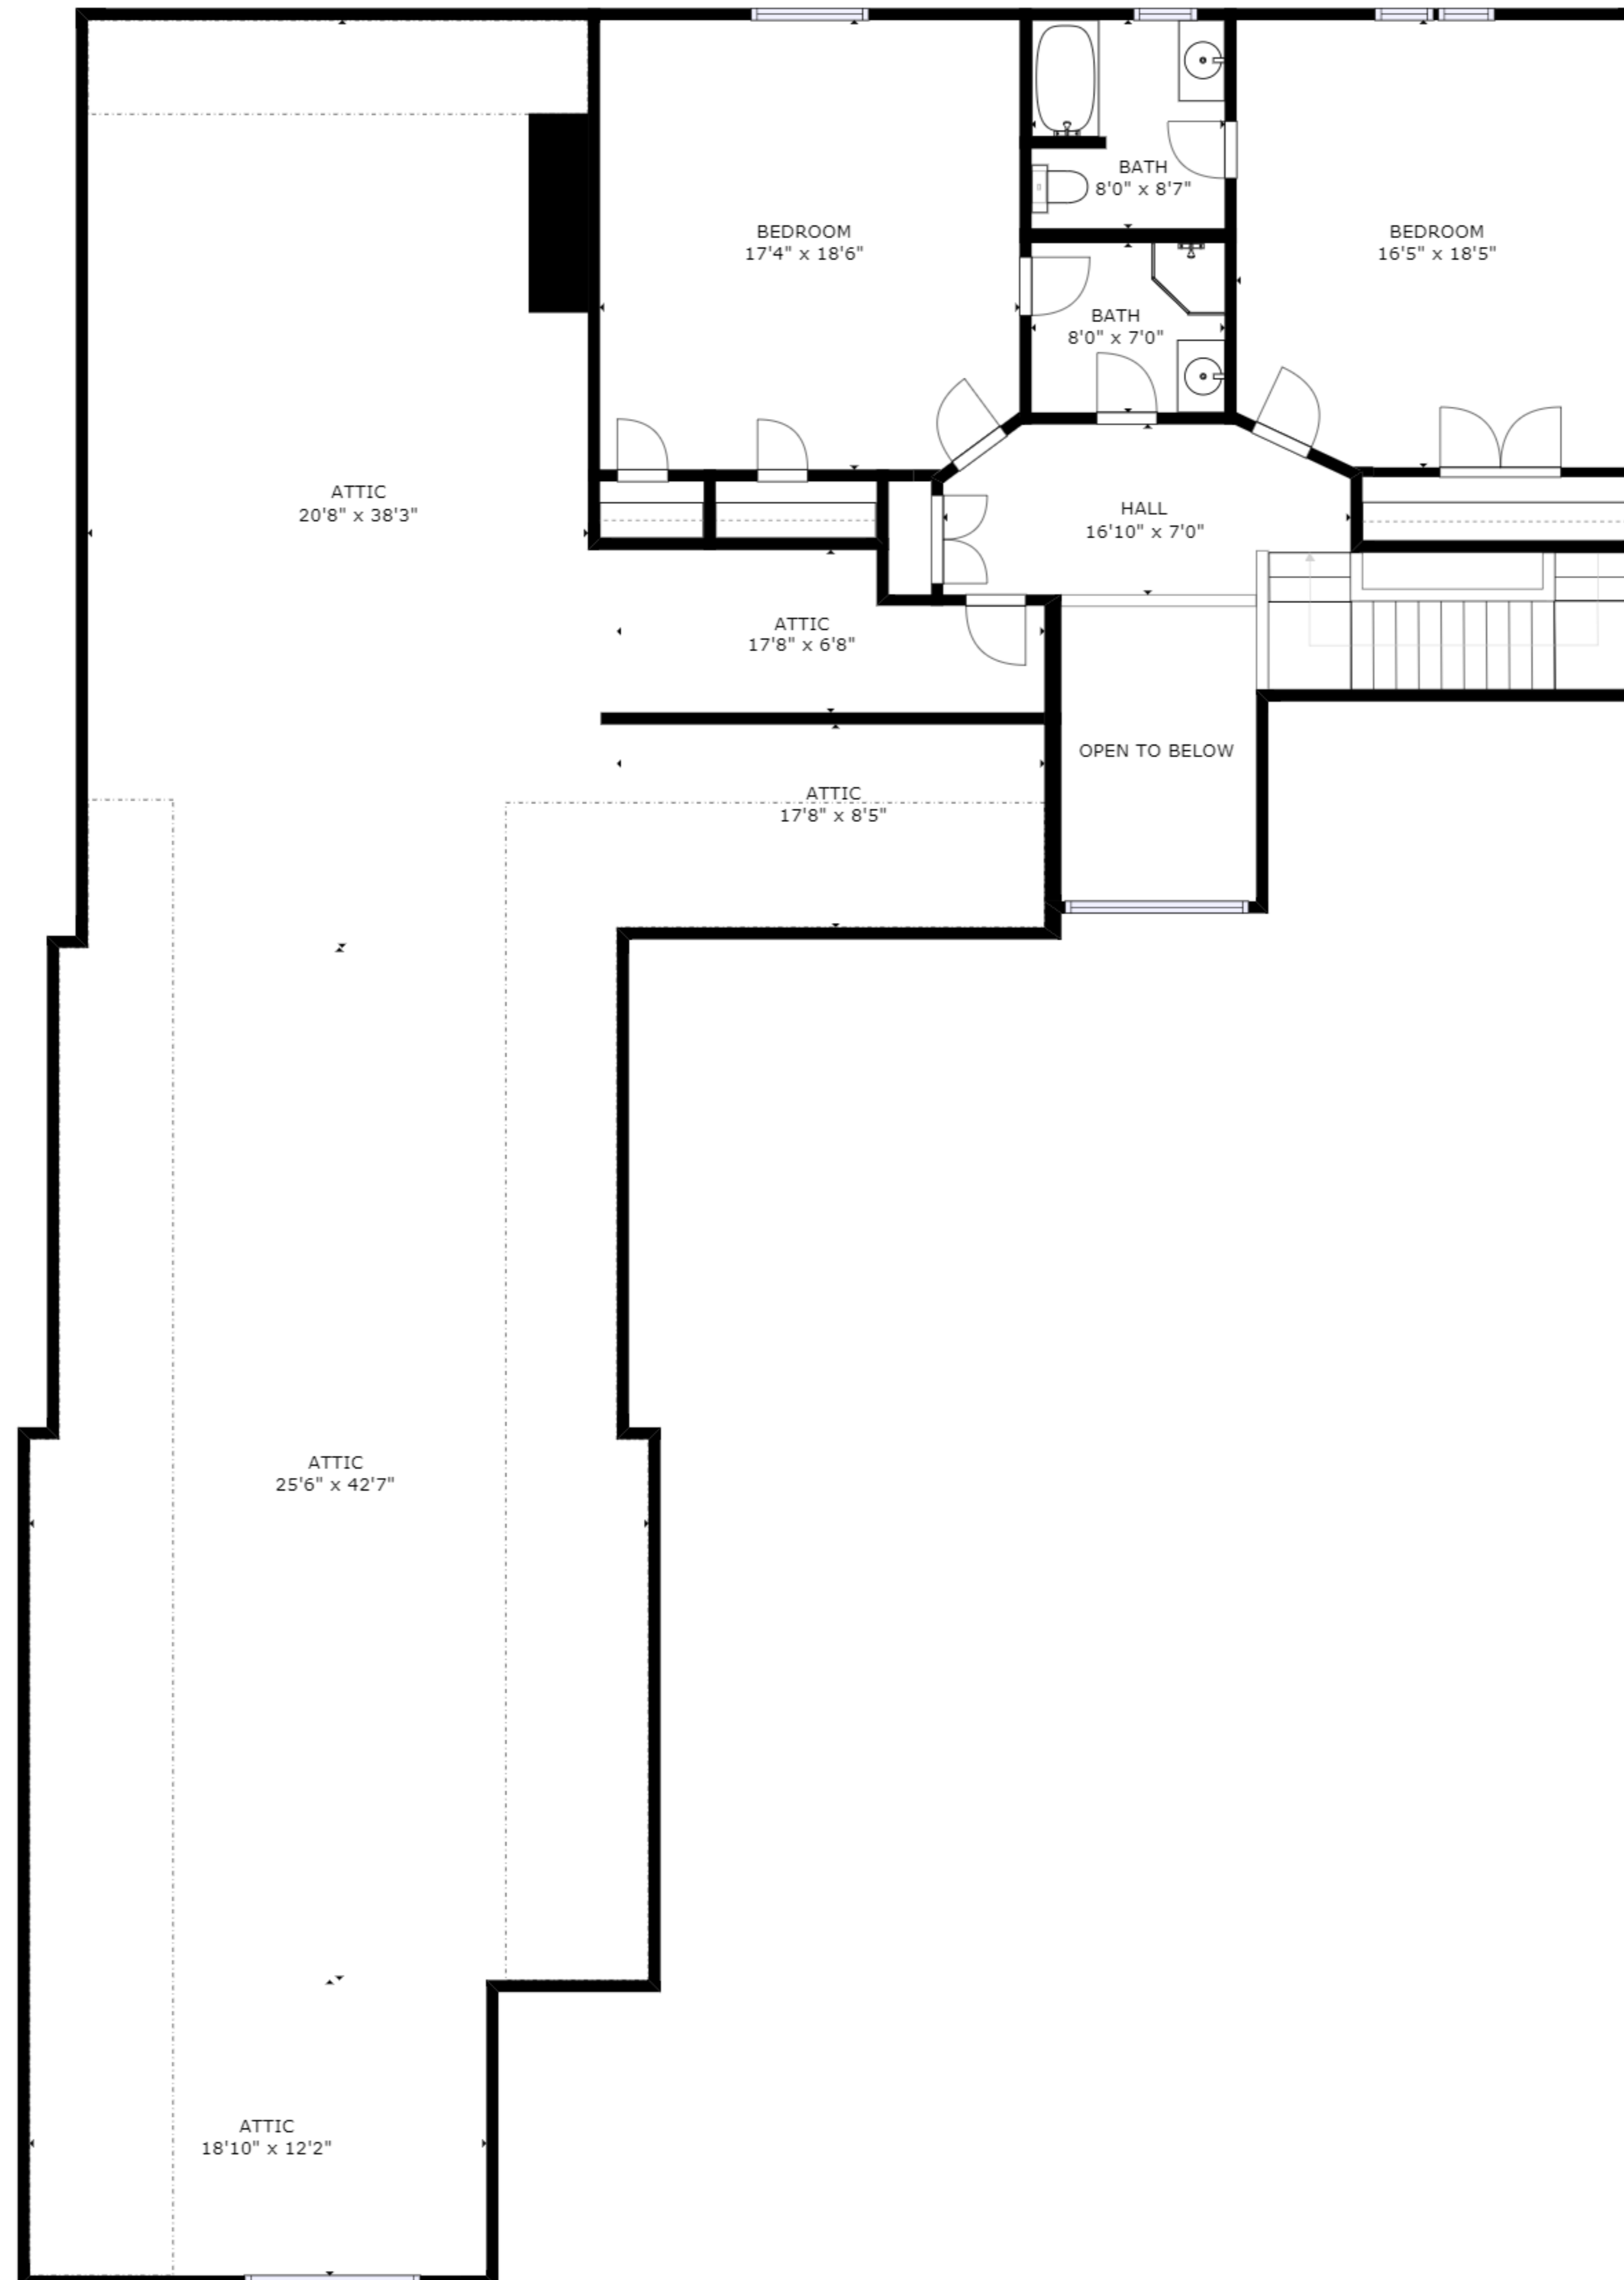

88 WELDERS LANE
 WARWICK, MARYLAND 21912

FLOOR 1

SIZES AND DIMENSIONS ARE APPROXIMATE, ACTUAL MAY VARY.

88 WELDERS LANE
WARWICK, MARYLAND 21912

FLOOR 2

SIZES AND DIMENSIONS ARE APPROXIMATE, ACTUAL MAY VARY.

88 WELDERS LANE
WARWICK, MARYLAND 21912

BASEMENT

SIZES AND DIMENSIONS ARE APPROXIMATE, ACTUAL MAY VARY.